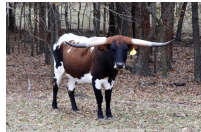

CLEOPATRA 139