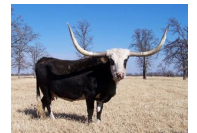

This cow is a joy to watch. She raises a nice calf and keeps good condition each year.

**TTT:** 72.5000 on 10/27/2024  
**Composite:** 72.5000 on 10/27/2024

TLS TUMBLING ANGEL

TUMBLING DICE SRC

BL RIO ANGEL 916

J.R. GRAND SLAM

TX W Lucky Lady

COACH

DELTA TARI FM182

<http://www.hiredhandsoftware.com>